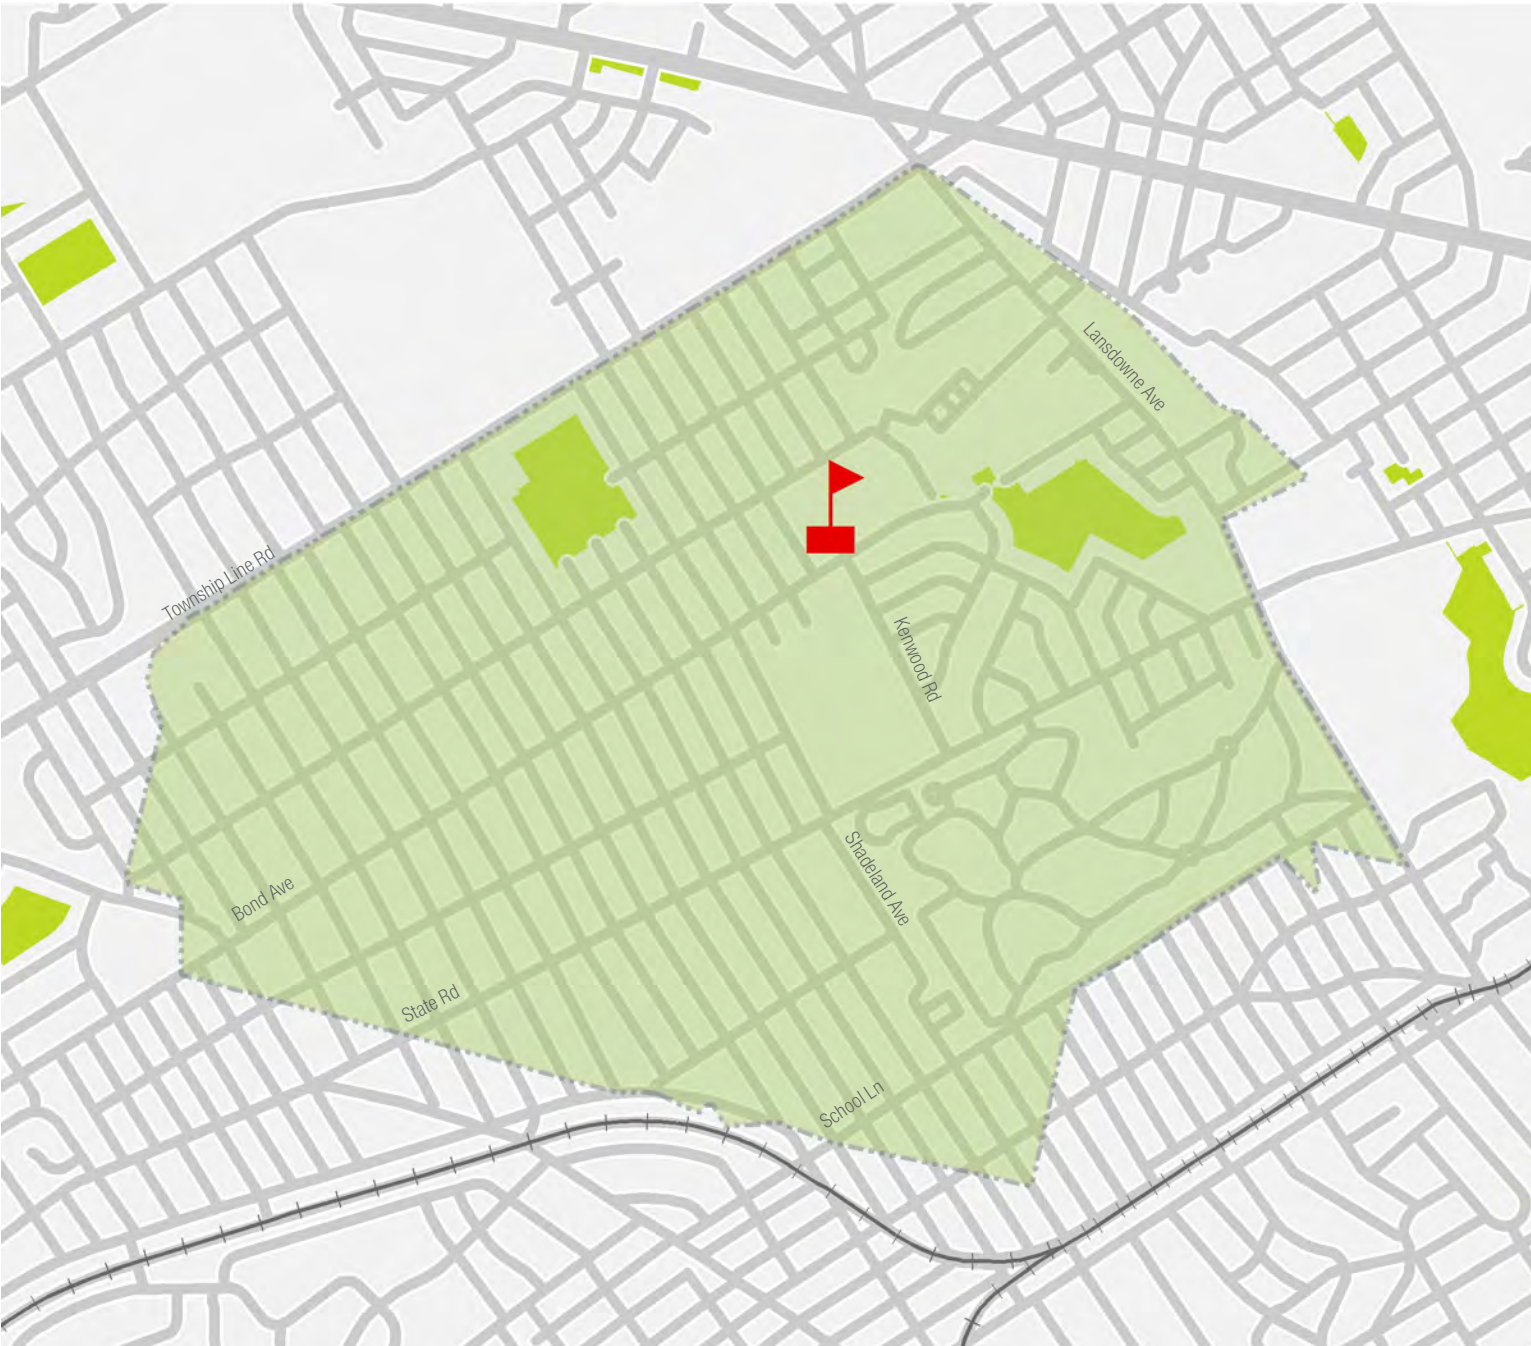

Safe Routes to School

LEGEND

-  School
-  Suggested Walking Route
-  Crossing Guards
-  Traffic Signal
-  Student Access Point
-  Maximum Estimated Walking Time
-  SEPTA Trolley Lines

 **SEPTA:**

Bus Routes:

110, 111, 115

For more information about route information and bus stop locations, visit www.septa.org.

HILLCREST ELEMENTARY SCHOOL

SUGGESTED WALKING ROUTES TO SCHOOL

Please note: This map is intended for informational purposes only. These are suggested routes compared to the conditions of other routes. The Upper Darby School District cannot and does not guarantee the safety of these routes or the persons utilizing them, and assumes no responsibility or liability. The UDSD encourages parents and students to use this map to explore options for commuting between home and school and for choosing the most appropriate commuting option based upon their knowledge or route conditions and the specific needs and/or experience level of their child.

LEGEND

-  School
-  Walk Zone
-  Bus Zone
-  SEPTA Trolley Lines

HILLCREST ELEMENTARY SCHOOL

WALK & BUS ZONES